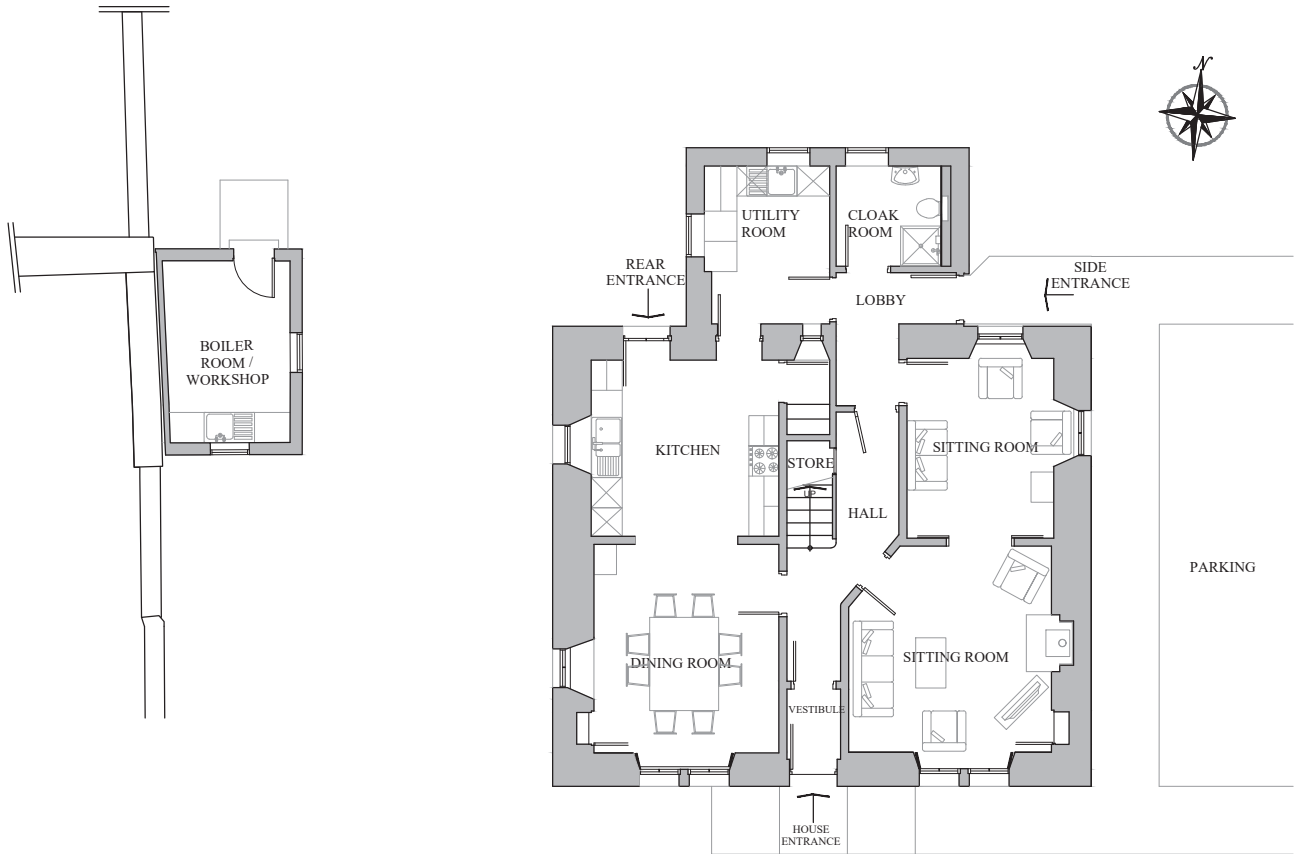

BROOMRIGG FARMHOUSE

BROOMRIGG FARMHOUSE
GROUND FLOOR PLAN

1.0m 0.0m 1.0m 2.0m 3.0m
SCALE IN METERS = 1:100 SCALE BAR

BROOMRIGG FARMHOUSE
FIRST FLOOR PLAN

1.0m 0.0m 1.0m 2.0m 3.0m
SCALE IN METERS = 1:100 SCALE BAR