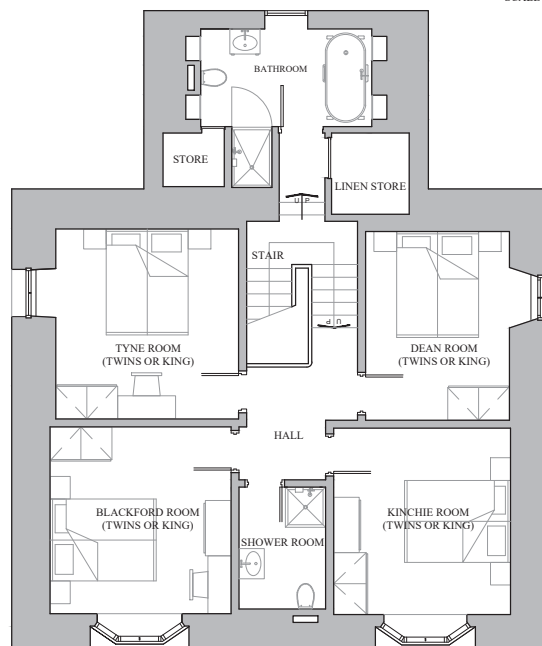

BROOMRIGG FARMHOUSE

BROOMRIGG FARMHOUSE
GROUND FLOOR PLAN

1.0m 0.0m 1.0m 2.0m 3.0m
SCALE IN METERS = 1:100 SCALE BAR

BROOMRIGG FARMHOUSE
FIRST FLOOR PLAN

1.0m 0.0m 1.0m 2.0m 3.0m
SCALE IN METERS = 1:100 SCALE BAR